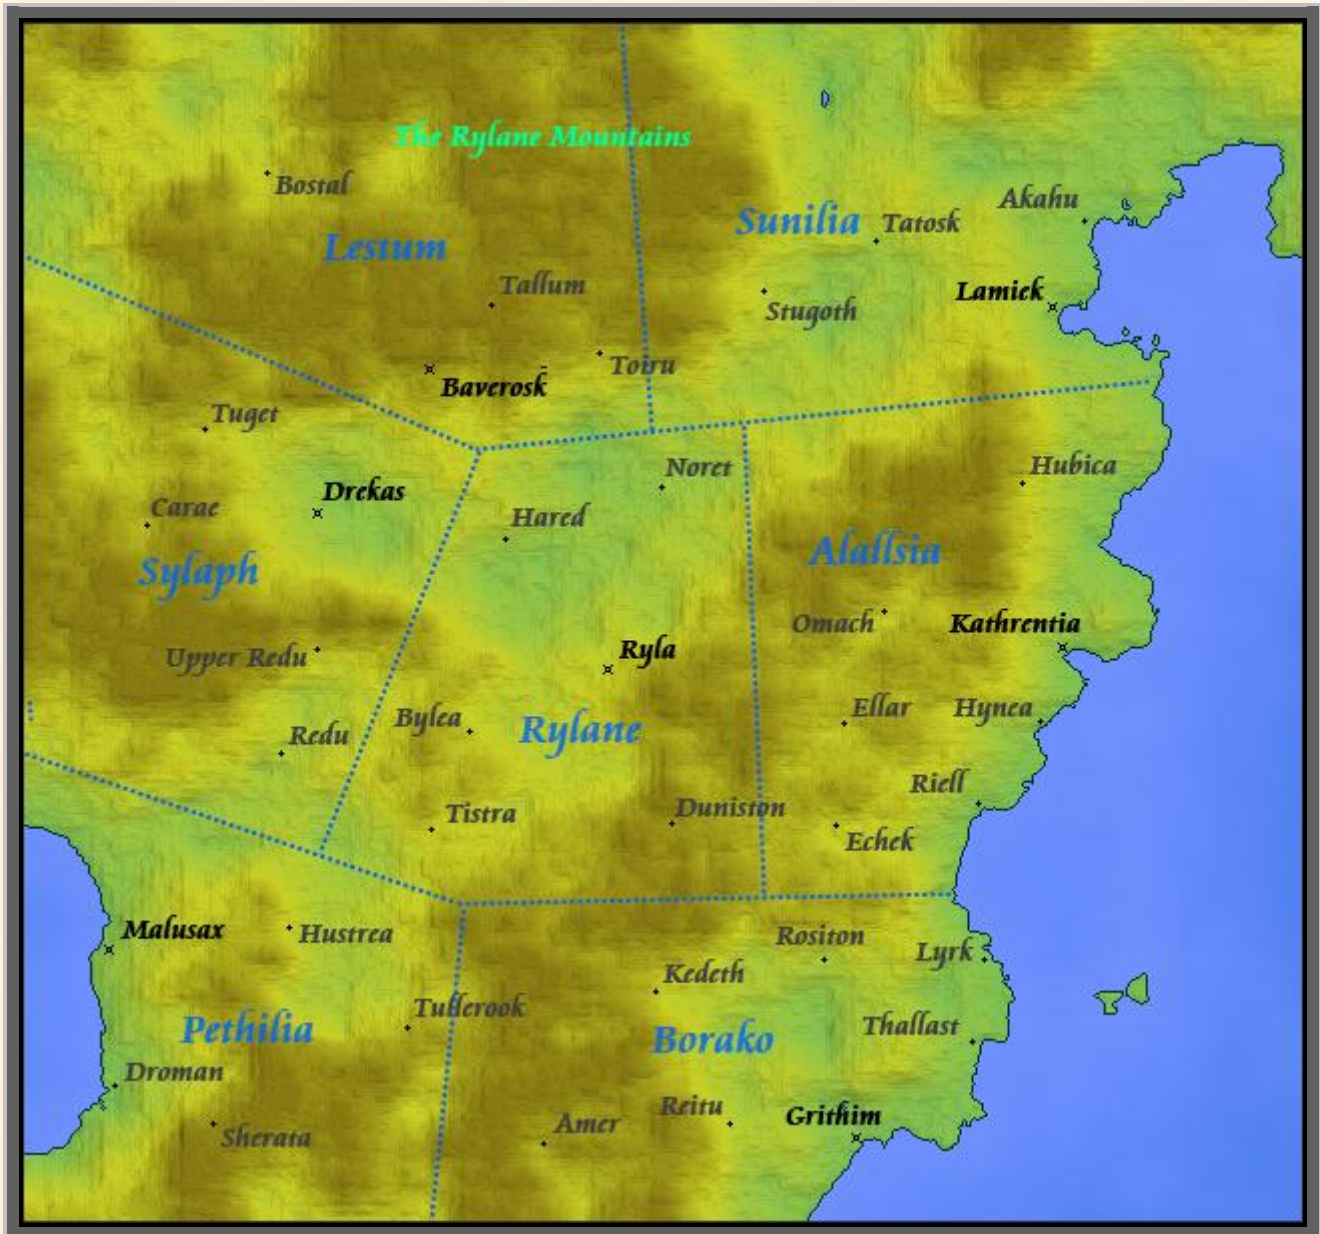

... CURSED ...

Map of the Kingdom of Rylane

Some of the characters you may meet or hear about in the game "Cursed":

King Rithusar of Rylane

Queen Felna, wife of King Rithusar

Princess Tevona, daughter of King Rithusar

Prince Alsanter, son of King Rithusar

Torrin, son of Bradda

Rixomas, wizard to the court of Rylane

King Horalas of Gord

Lord Reken of Sunifia

Lord Vonisor of Borako

Lady Hallyn of Pethilia

Lord Gaxin of Sylaph