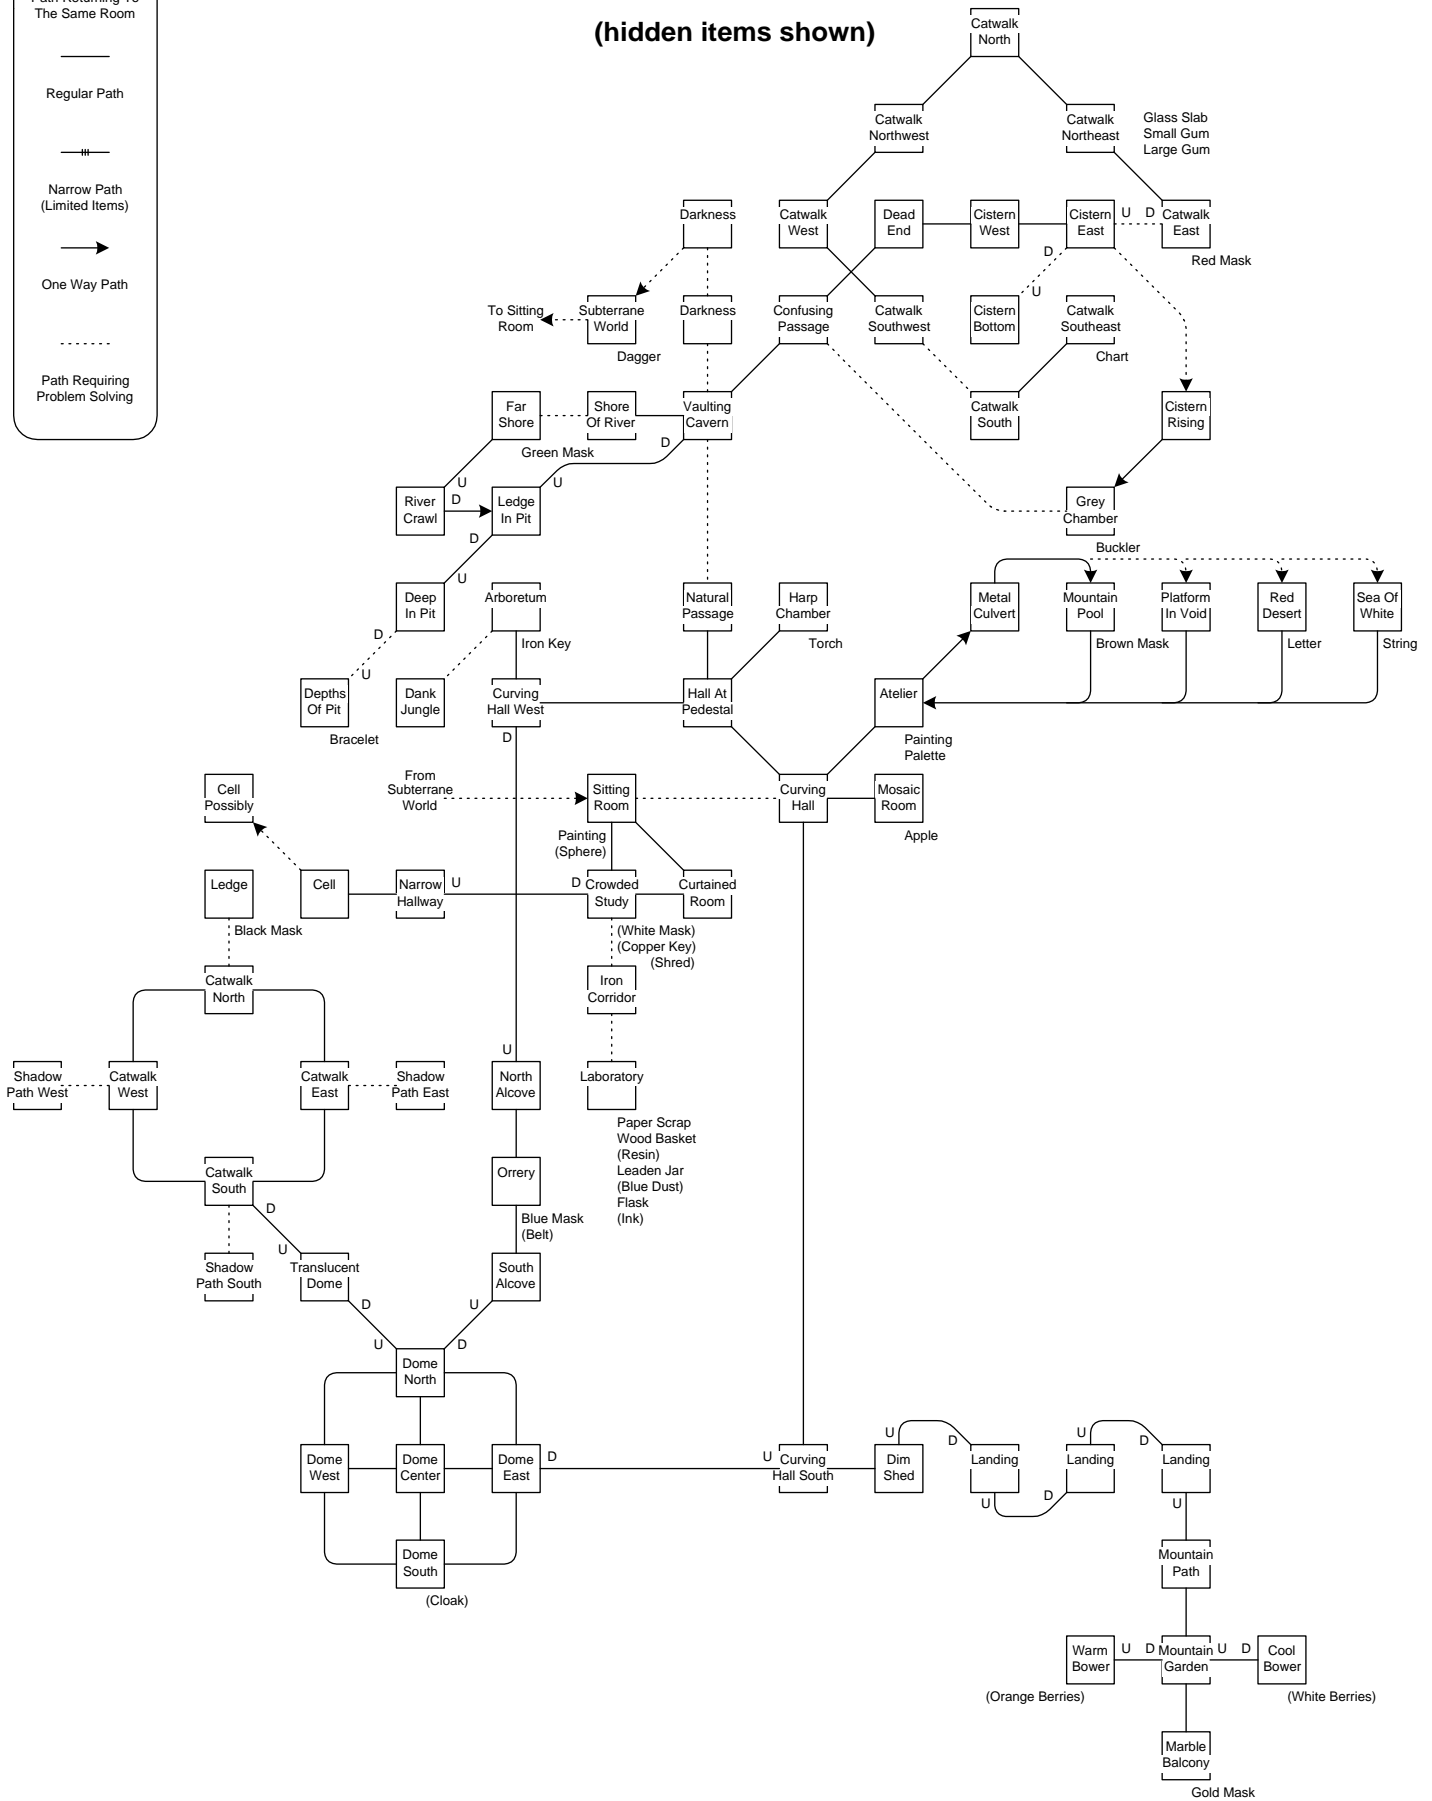

## Standard Mode

(hidden items shown)

Path Returning To The Same Room

---

Regular Path

---

Narrow Path (Limited Items)

---

One Way Path

---

Path Requiring Problem Solving

# Dreamhold