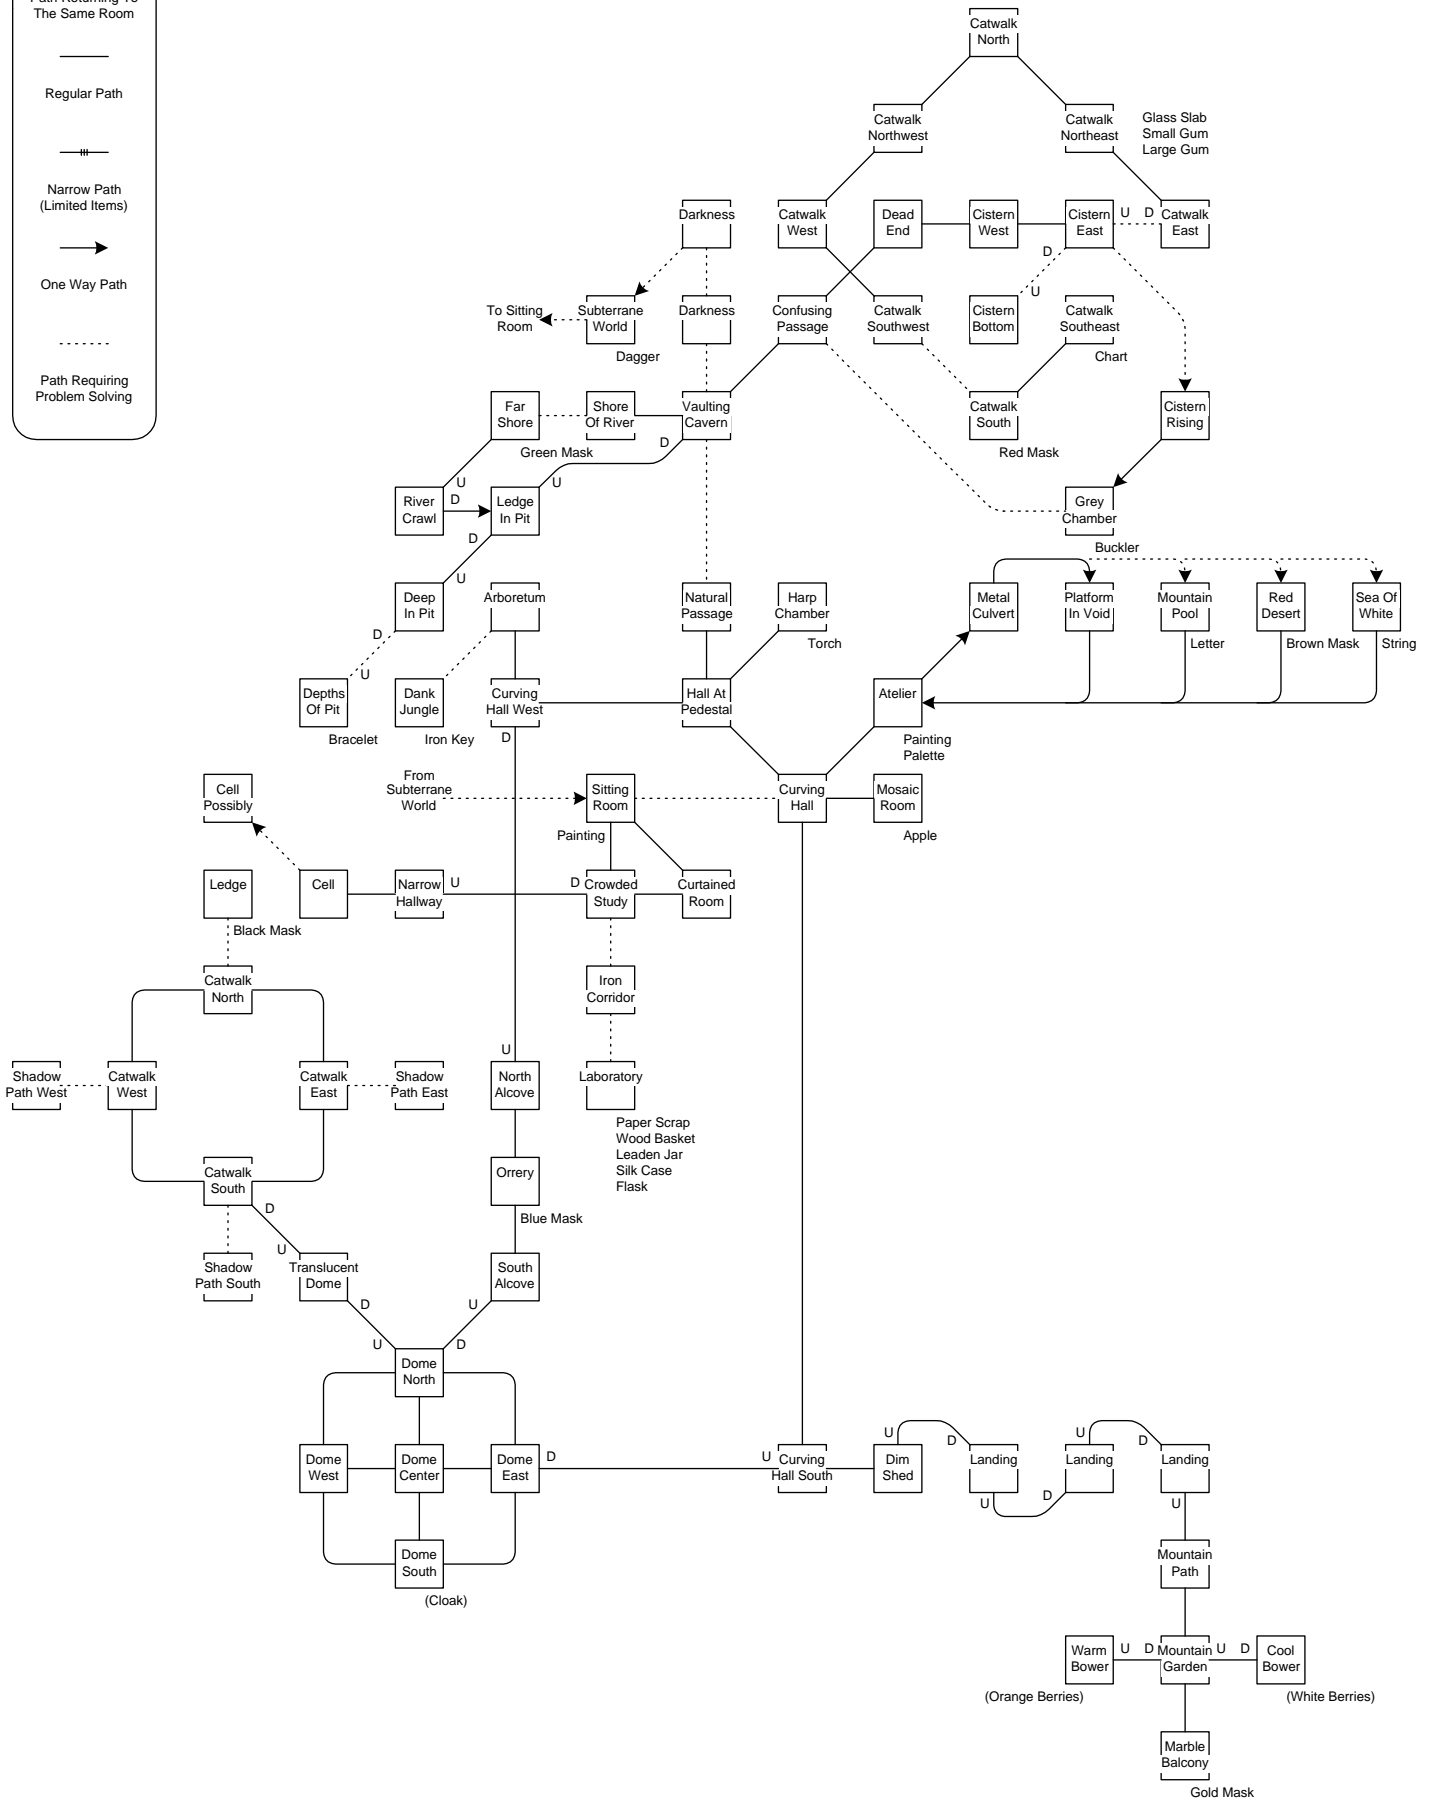

Dreamhold

Expert Mode