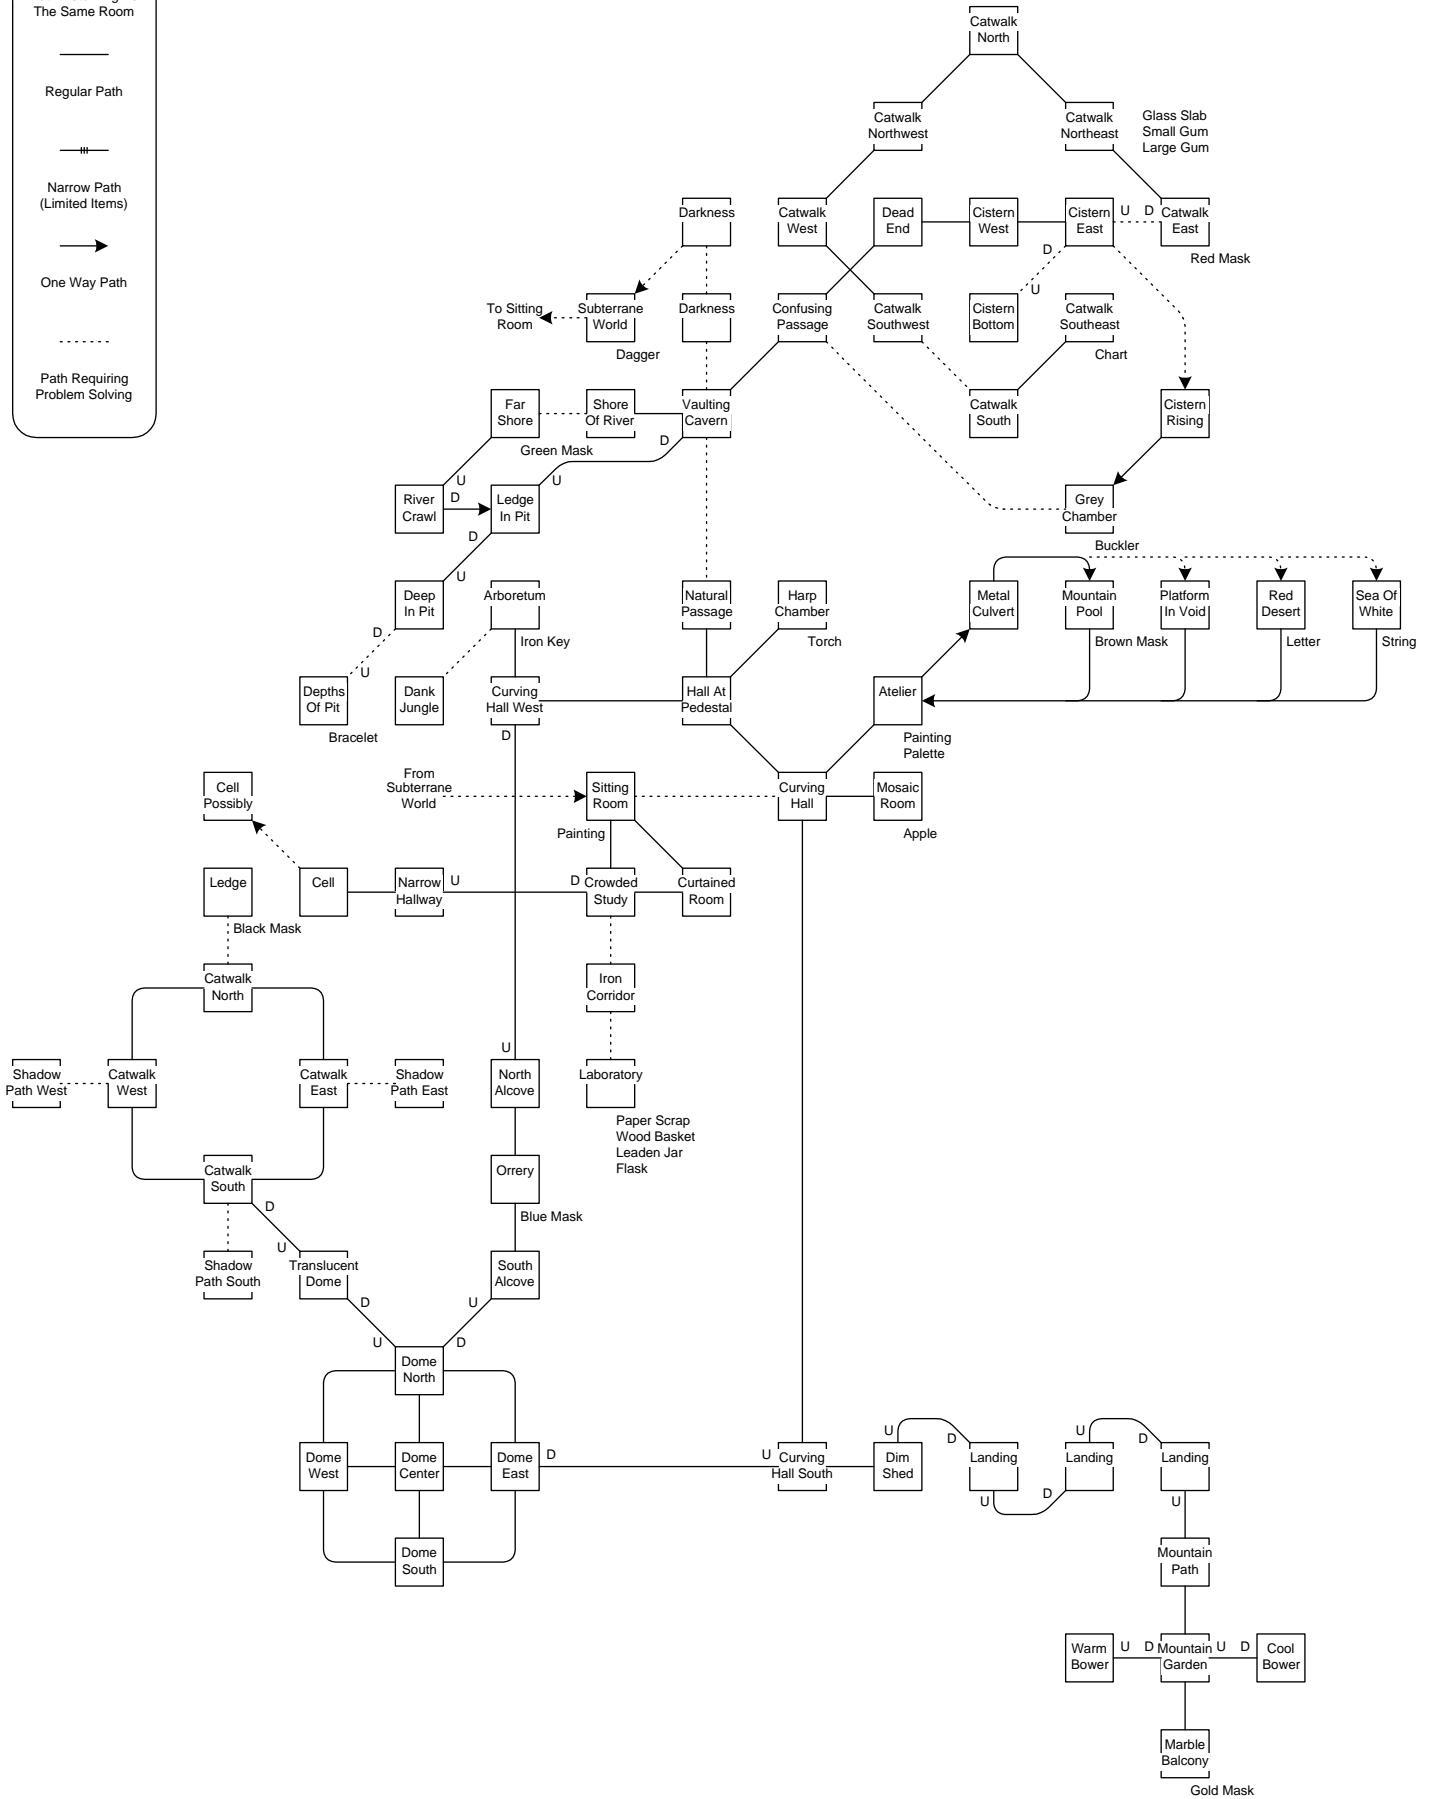

# Dreamhold

## Standard Mode

(hidden items shown)

Path Returning To The Same Room

---

Regular Path

---

Narrow Path (Limited Items)

---

One Way Path

---

Path Requiring Problem Solving