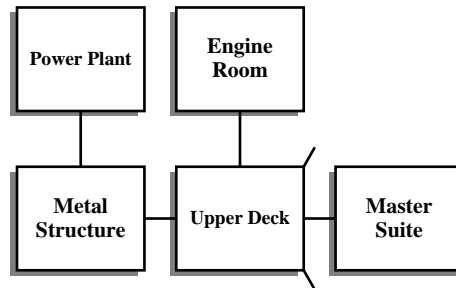

The Owl Consults

The Mephistopheles (as Amelia Derringer)

The Owl Consults

The Mephistopheles (as Dirk Radon)