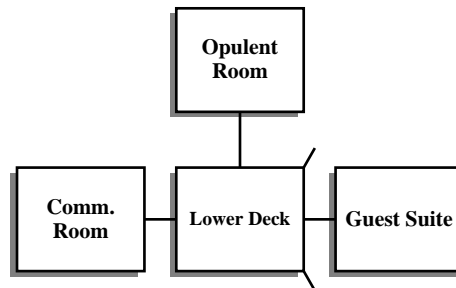

The Owl Consults

The Mephistopheles (as Amelia Derringer)

The Owl Consults

The Mephistopheles (as Dirk Radon)